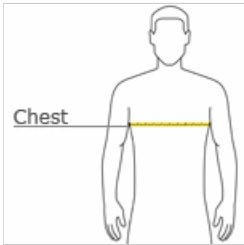

Heavy Cotton™ 100% Cotton T-Shirt. 5000

- 5.3-ounce, 100% cotton
- 99/1 cotton/poly (Ash)
- 90/10 cotton/poly (Sport Grey, Antique Cherry Red, Antique Irish Green, Antique Jade Dome, Antique Orange, Antique Sapphire)
- 50/50 cotton/poly (Blackberry, Dark Heather, Heather Military Green, Heather Red, Heathered Sapphire, Lilac, Neon Blue, Neon Green, Russet, Sunset, Tweed, Safety Green, Safety Orange, Safety Pink)
- Seamless double-needle 7/8" collar
- Double-needle sleeves and hem
- Taped neck and shoulders
- Tearaway label

Due to the nature of 50/50 cotton/poly neon fabrics, special care must be taken throughout the printing process.

front

back

HOW TO MEASURE

CHEST

With arms down at sides, measure around the upper body, under arms and over the fullest part of the chest.

SIZE CHART

	S	M	L	XL	2XL	3XL
Chest	34-36	38-40	42-44	46-48	50-52	54-56

COLOR INFORMATION

Antique Cherry Red
PMS 7427 C

Antique Irish Green
PMS 348 C

Antique Jade Dome
PMS 7717 C

Antique Orange
PMS 7599 C

Antique Sapphire
PMS 7706 C