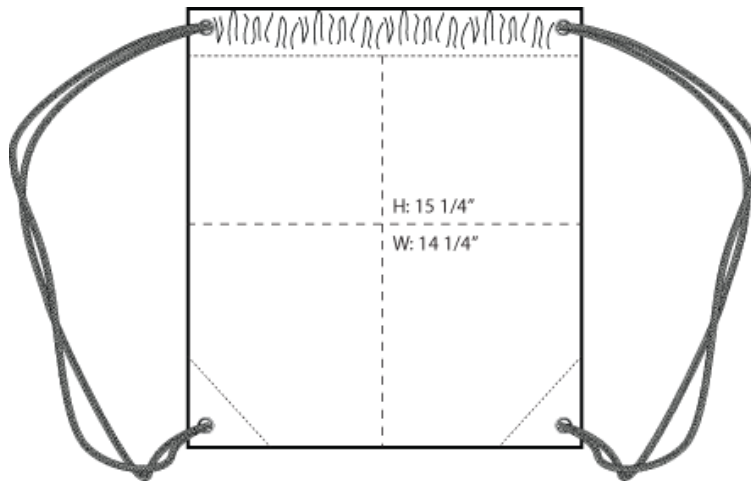

Port & Company® Polypropylene Cinch Pack B157

A practical cinch pack for events, promotions and giveaways.

- 100 gram, 100% polypropylene
- Black drawcord
- Bottom grommets
- Dimensions: 16.5”h x 14.5”w

Back View

Note: Best graphic placement should be per the embellisher/screen printer recommendations.