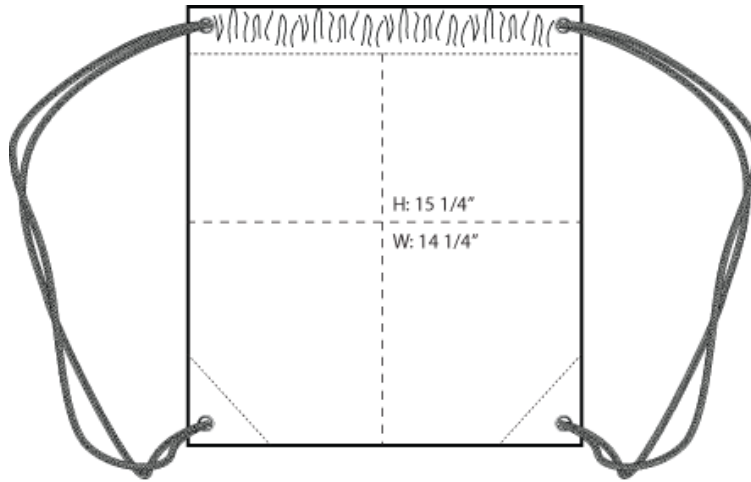

Front View

Note: Best graphic placement should be per the embellisher/screen printer recommendations.