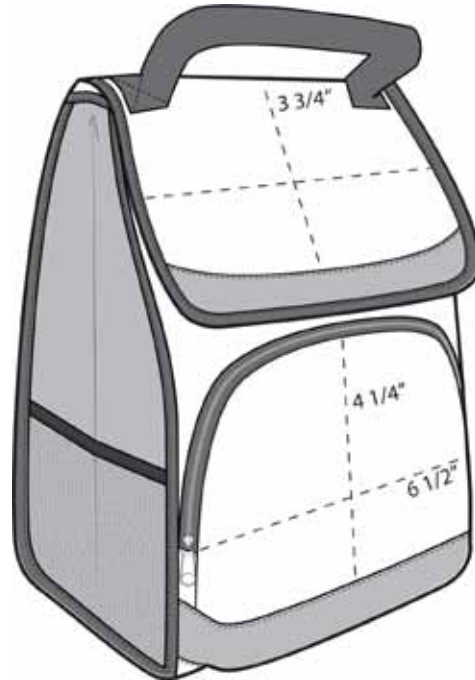

- 600 denier polyester, 420 dobby polyester
- Padded web top handle
- Front flap with hook and loop closure when collapsed
- Zippered opening to accommodate at full capacity
- Zippered front pocket
- Dimensions: 11"h x 7.5"w x 6"d; Approx. 385 cubic inches

Note: Bags not intended for use by children 12 and under. Includes a California Prop 65 and social responsibility [hangtag](#).

COLOR

Black
PMS 447 C

Lime
PMS 7737 C

Passion Pink
PMS 682 C

Red
PMS 201 C

Twilight Blue
PMS 7693 C

Front View