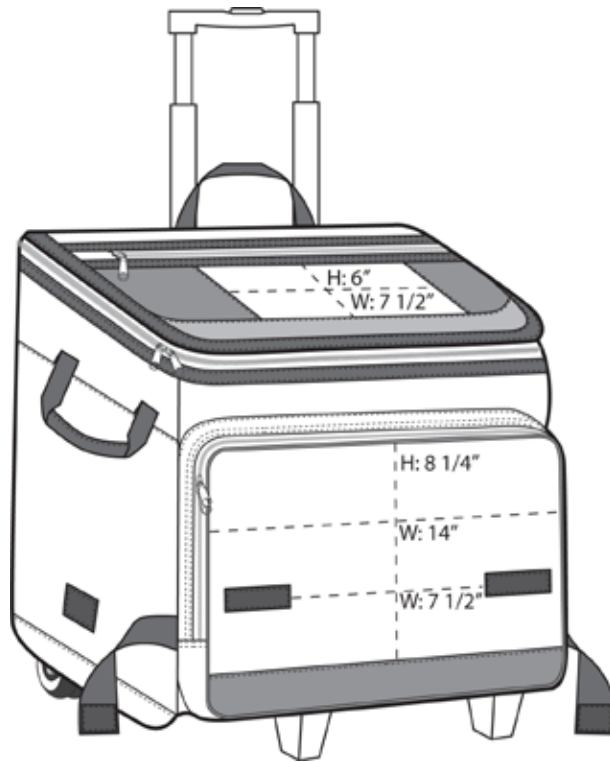

PORT AUTHORITY

Port Authority® Rolling Cooler BG119

With a 48-can capacity, you'll be the hit of the tailgating party when you roll up with this durable cooler. Collapsible design makes for easy storage.

- 600 denier polyester, 420 dobby polyester
- Web top and side handles
- Zippered opening
- Easy-to-clean, heat-sealed, water resistant lining
- Removable bottom board
- Zippered front pocket
- One-hand push button extension handle; extends to 21"
- Smooth, durable inline skate wheels
- Dimensions: 14"h x 14"w x 11"d (expanded); 14"h x 14"w x 7"d (collapsed); Approx. 2,156 cubic inches (expanded)

Note: Bags not intended for use by children 12 and under. Includes a California Prop 65 and social responsibility [hangtag](#).

COLOR

Black
PMS 447 C

Red
PMS 201 C

Twilight Blue
PMS 7693 C

Front View