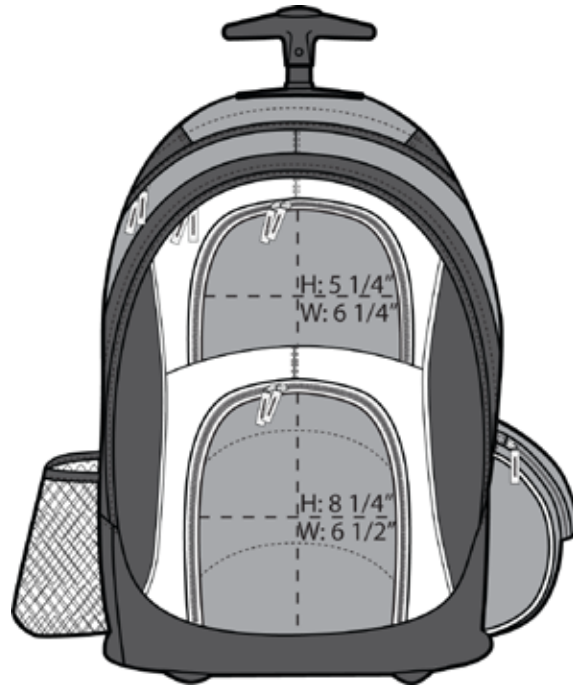

- 600 denier polyester with ripstop accents and reinforced bottom
- Two large front pockets, side pockets and mesh water bottle holder
- Padded and lined zippered pocket
- One-hand push button pulley system for easy use and stowage; handle extends to 18.5"
- Smooth, durable inline skate wheels
- Dimensions: 20.5"h x 13"w x 7.9"d; Approx. 2,097 cubic inches

Note: Bags not intended for use by children 12 and under. Includes a California Prop 65 and social responsibility [hangtag](#).

COLOR

Grey/ Black
PMS CL GY 10 C

Light Pink/ Grey
PMS 7605 C

Navy/ Grey
PMS 276 C

Red/ Grey
PMS 207 C

Front View

Back View

Note: Best graphic placement should be per the embellisher/screen printer recommendations.