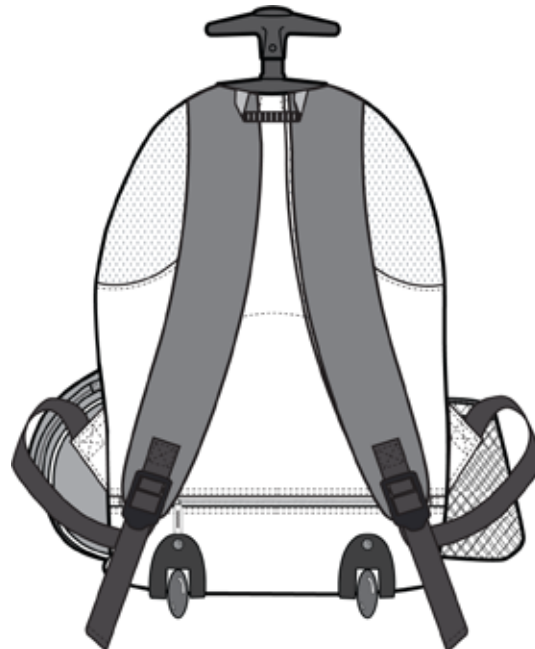

Back View

Note: Best graphic placement should be per the embellisher/screen printer recommendations.