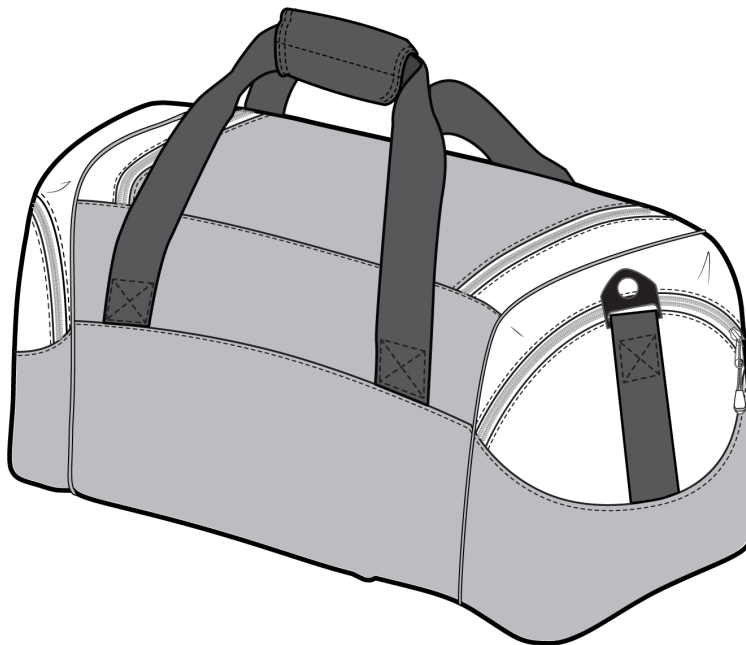

Port & Company® Improved Colorblock Small Sport Duffel BG990S

A smaller version of our best-selling, budget-friendly duffel—the BG99.

- 600 denier polyester
- D-shaped zippered opening for easy access
- Padded handle
- Detachable, adjustable shoulder strap
- Front zippered pocket
- Two large side pockets
- Dimensions: 10”h x 20”w x 10.25”d; Approx. 2,050 cubic inches

Front View

Back View

Note: Best graphic placement should be per the embellisher/screen printer recommendations.