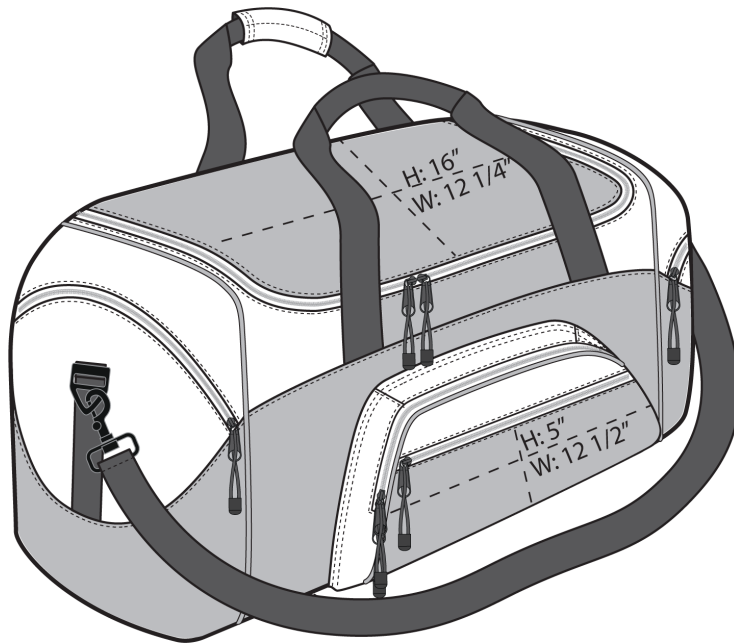

Front View

Note: Best graphic placement should be per the embellisher/screen printer recommendations.