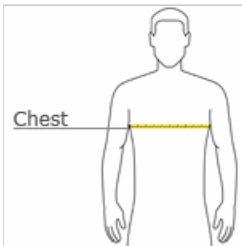

- 3.8-ounce, 100% polyester with PosiCharge technology
- Removable tag for comfort and relabeling
- Set-in sleeves

CARE INSTRUCTIONS

Machine wash cold with like colors, non-chlorine bleach only if needed, do not use fabric softener, tumble dry low, remove promptly, cool iron if necessary, do not dry clean.

front

back

HOW TO MEASURE

CHEST

With arms down at sides, measure around the upper body, under arms and over the fullest part of the chest.

SIZE CHART

	XS	S	M	L	XL	2XL	3XL	4XL
Chest	32-34	35-37	38-40	41-43	44-46	47-49	50-53	54-57