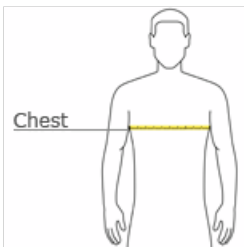

- 3.8-ounce, 100% polyester interlock with PosiCharge technology
- Removable tag for comfort and relabeling
- Raglan sleeves

**CARE INSTRUCTIONS**

Machine wash cold with like colors. Do not bleach. Do not use fabric softener. Tumble dry low. Remove promptly. Cool iron if needed. Do not dry clean.

front

back

**HOW TO MEASURE**

**CHEST**

With arms down at sides, measure around the upper body, under arms and over the fullest part of the chest.

**SIZE CHART**

	XS	S	M	L	XL	2XL	3XL	4XL
Chest	32-34	35-37	38-40	41-43	44-46	47-49	50-52	53-55